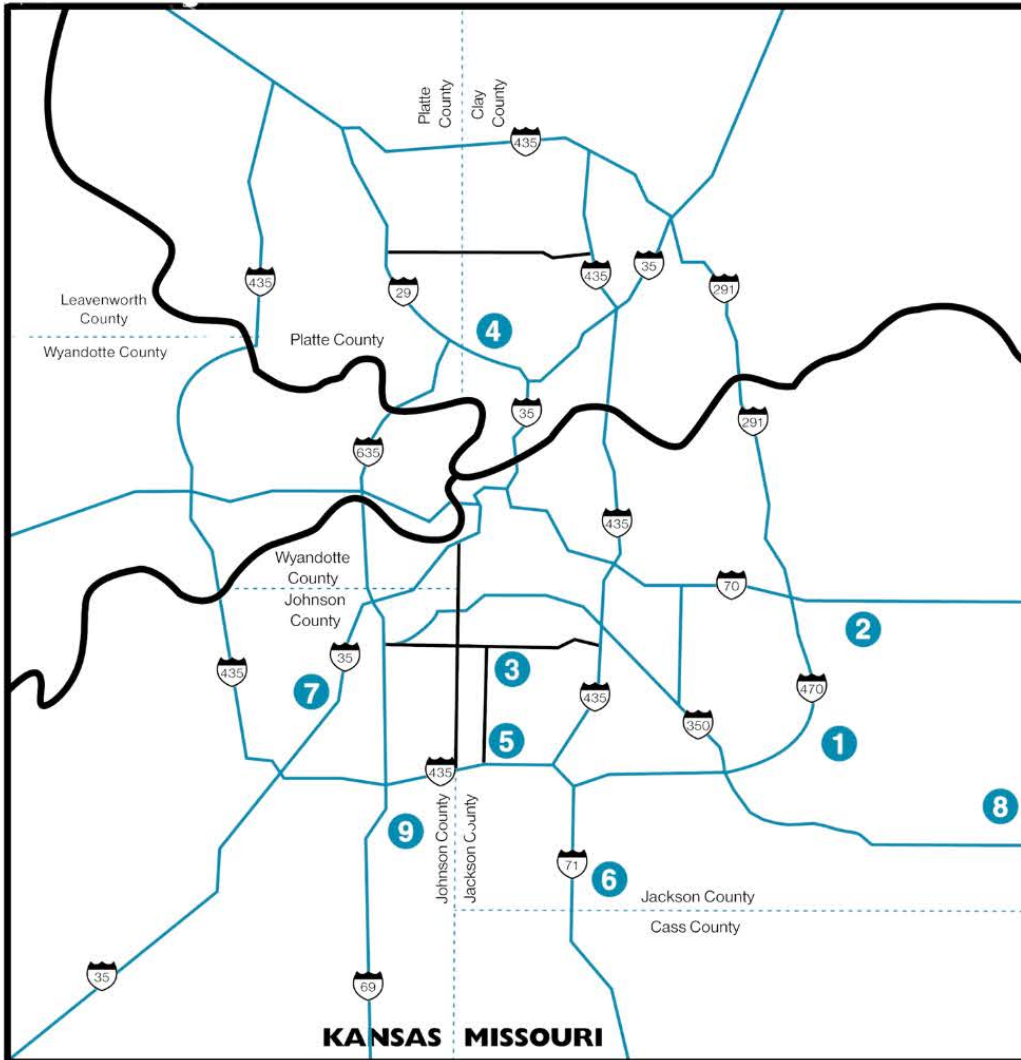

## Wornall

373 W. 101st Terrace  
Kansas City, MO, 64114  
(816) 942-8200

- 1 Lee's Summit Douglas
- 2 Independence
- 3 Midtown
- 4 Northland
- 5 Wornall
- 6 Hickman Mills
- 7 Lenexa
- 8 Lee's Summit 3rd
- 9 Leawood